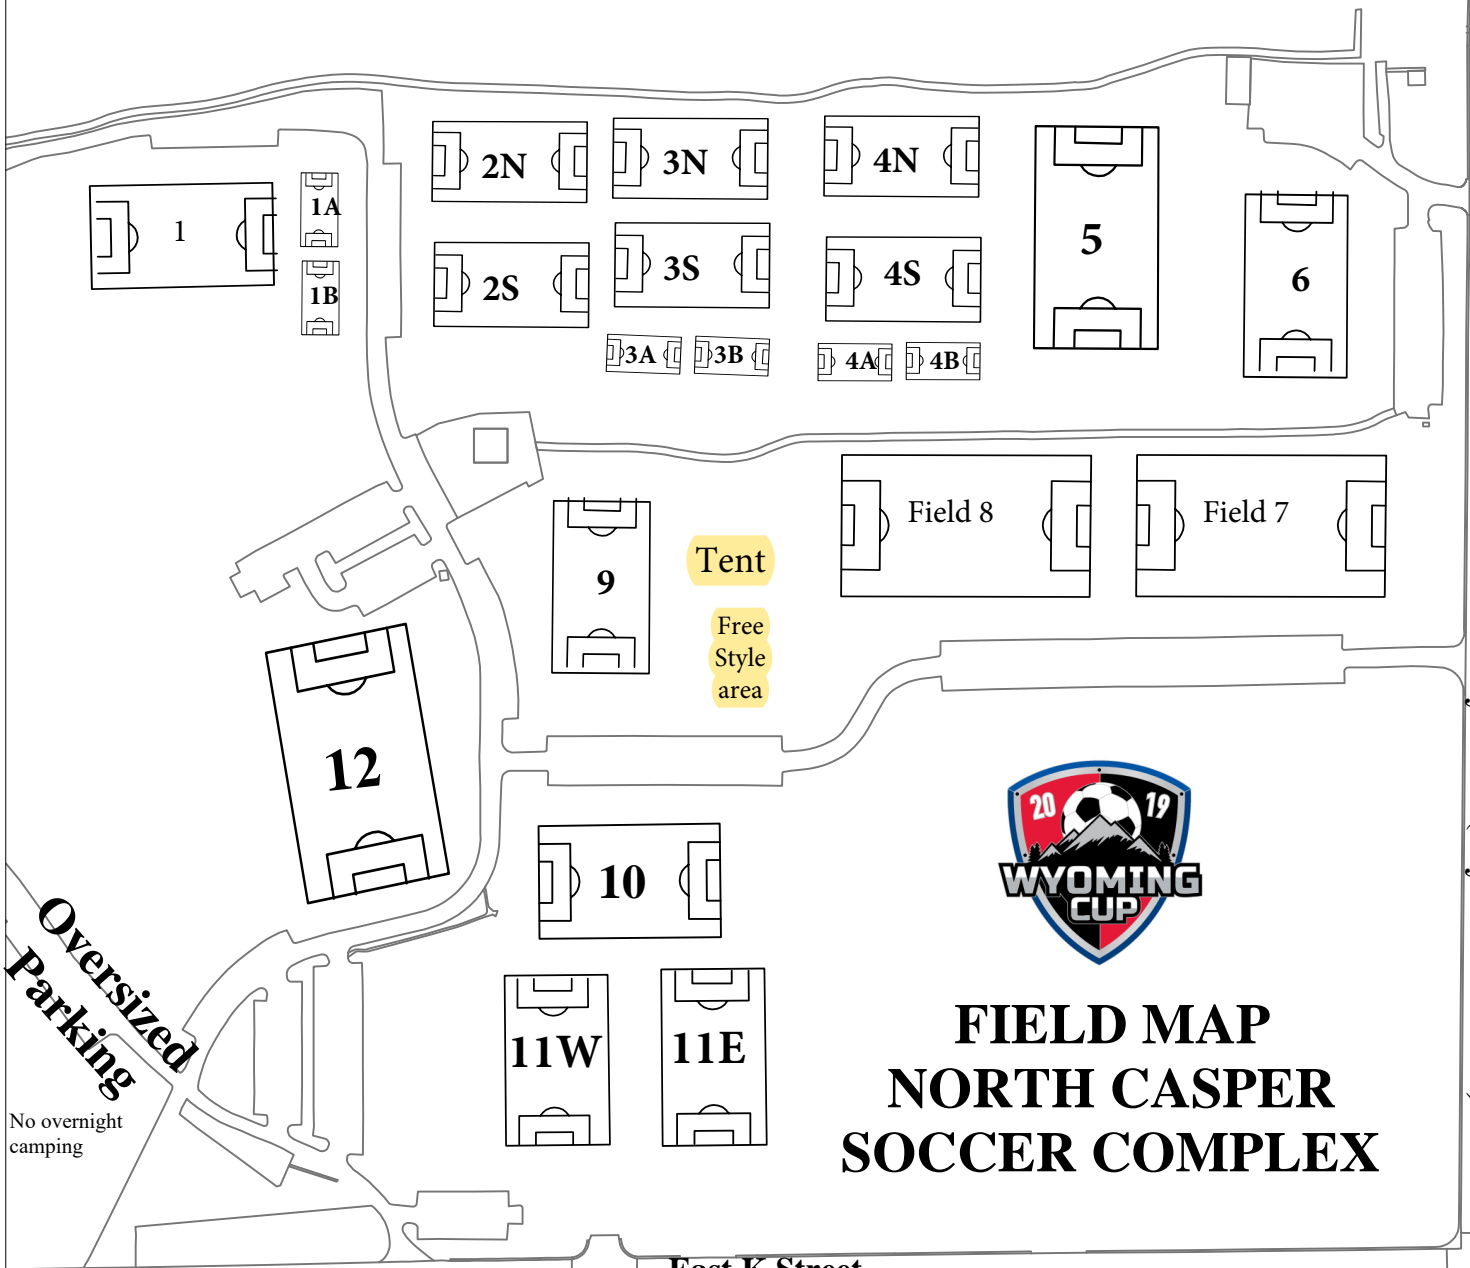

North Platte River

North Beverly Street (Bryan Stock Trail)

FIELD MAP NORTH CASPER SOCCER COMPLEX

East K Street

City regulations prohibit overnight camping within the city limits, unless in a designated overnight camping area. No Camping at the North Casper Soccer Complex.

For the safety of the event participants and your pets, please do not bring your pets to the soccer fields.

No overnight camping

Oversized Parking