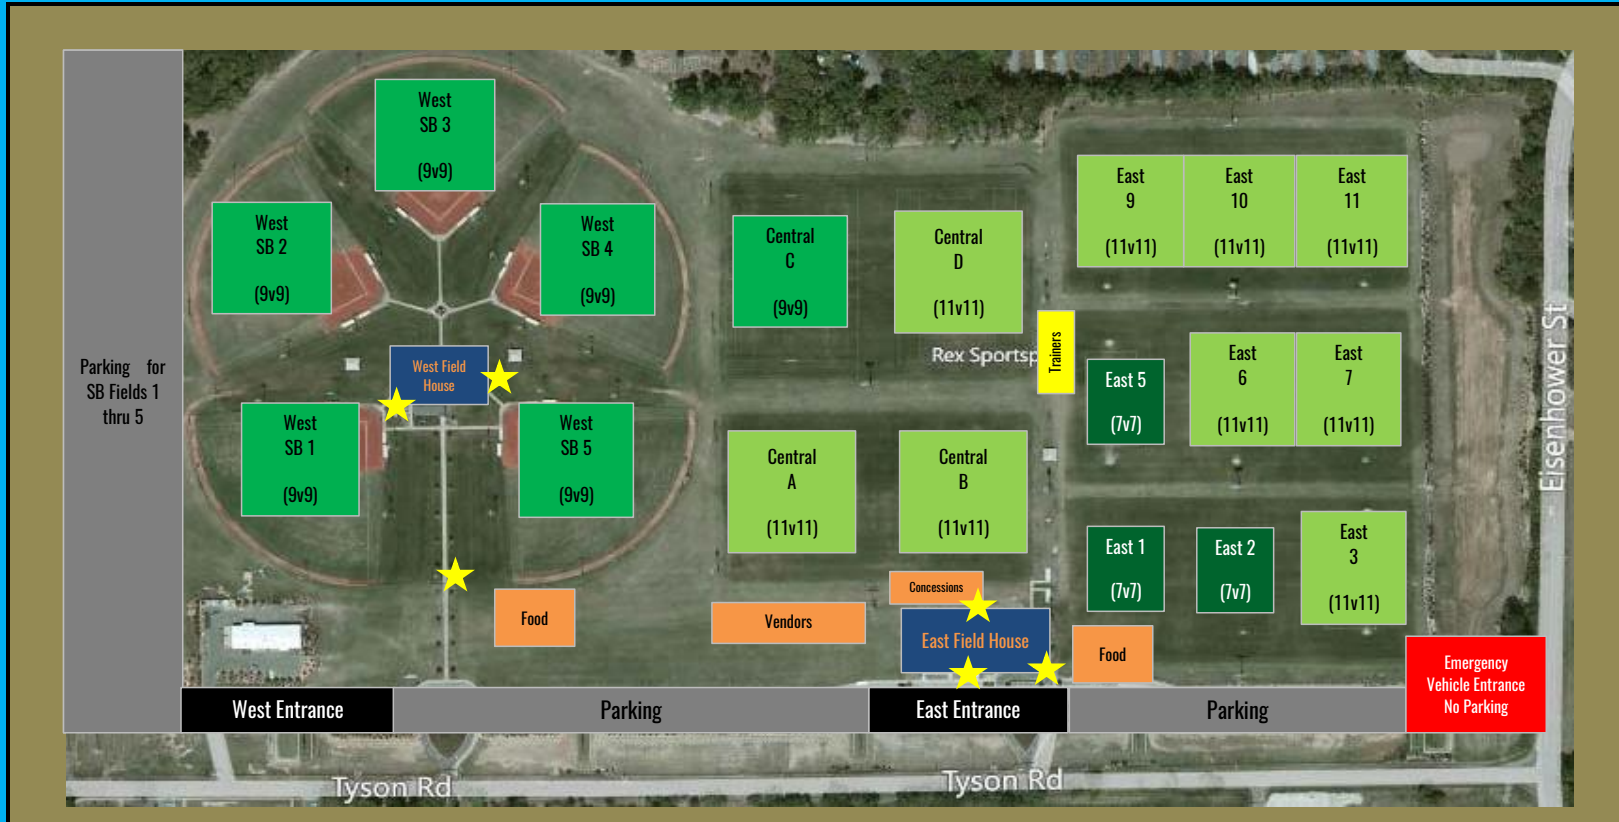

12TH ANNUAL - FLORIDA STATE INVITATIONAL

hosted by

FLORIDA ELITE TALLAHASSEE and TALLAHASSEE TOTENHAM HOTSPUR

FLORIDA STATE UNIVERSITY

★ Hand Sanitizer Stations

REC SPORTSPLEX FIELD LAYOUT

3950 Tyson Rd, Tallahassee, FL 32310