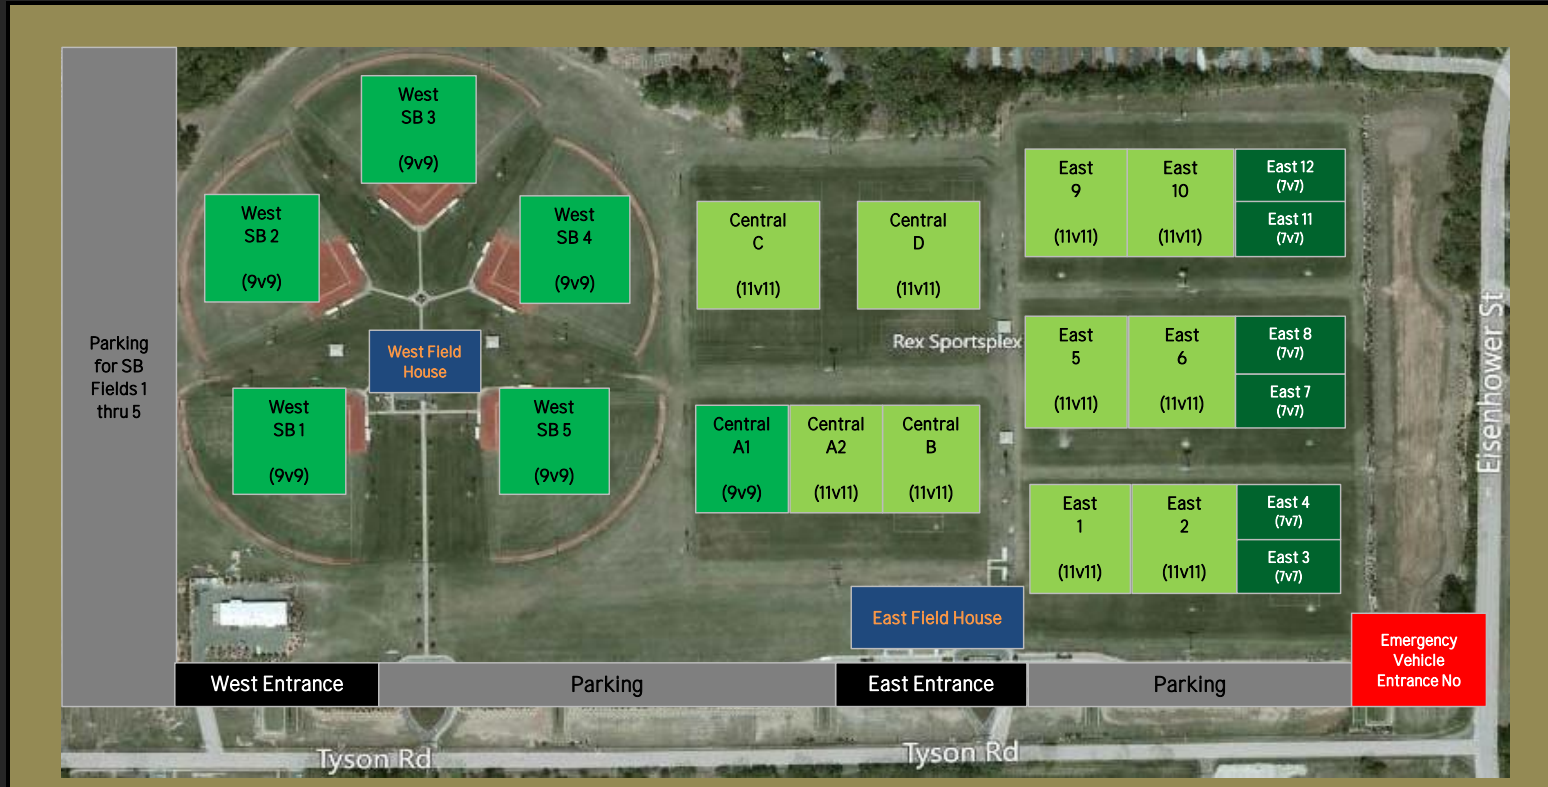

10TH ANNUAL - FLORIDA STATE INVITATIONAL
hosted by
FLORIDA ELITE TALLAHASSEE
and TALLAHASSEE TOTENHAM HOTSPUR

FLORIDA STATE UNIVERSITY
REC SPORTSPLEX FIELD LAYOUT